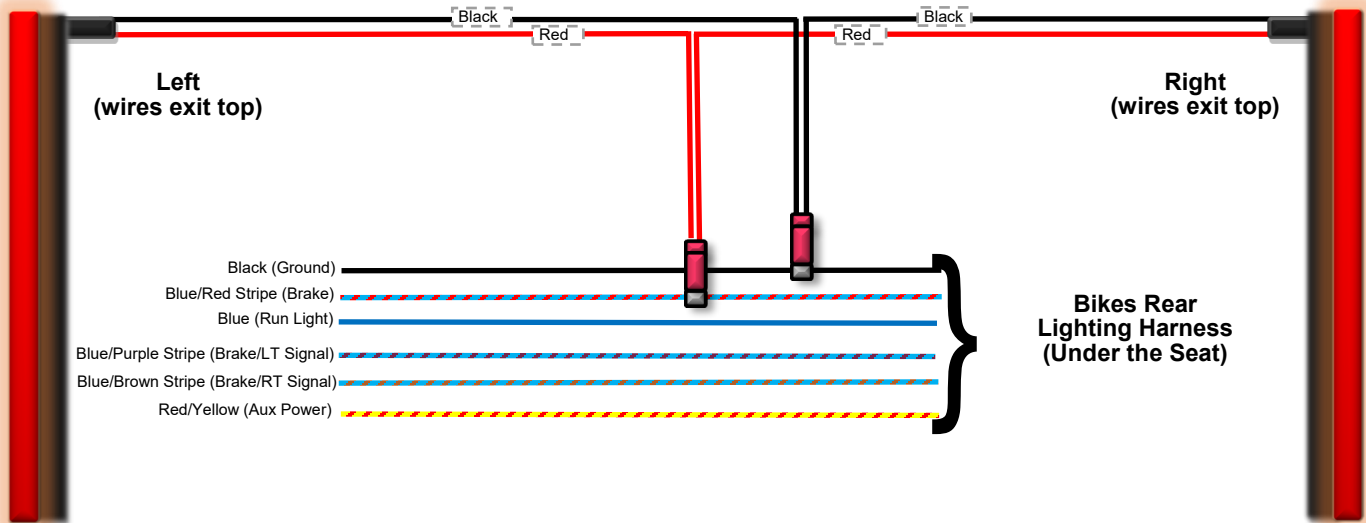

Custom Dynamics® Plasma Rods™ 2014 - Current Street Glide/Road Glide Wiring Diagrams

Single Color Functioning as Brake Only = No additional modules needed

Single Color Functioning as Run/Brake with 2 Dual Converters (TFC)

Questions? Call us at: 1 (800) 382-1388 M-TH 8:30AM-5:30PM / FR 9:30AM-5:30PM EST

Wiring Diagrams - Page 2.

Single Color Functioning as Brake/Turn = No additional modules needed

Single Color Functioning as Run/Brake/Turn with 2 Dual Converters (TFC)