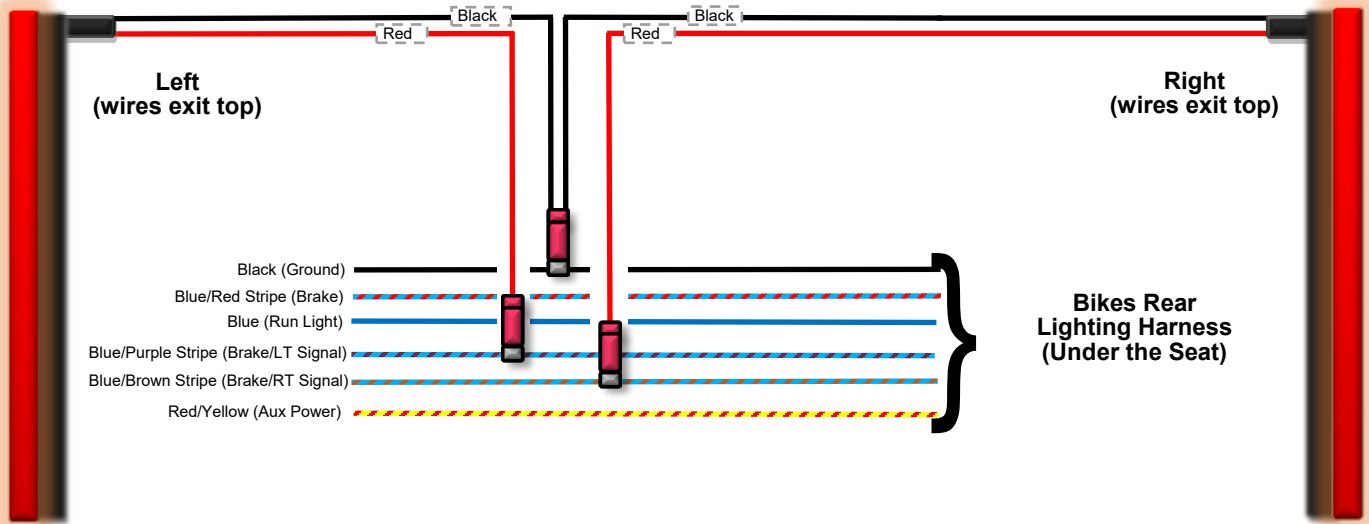

Custom Dynamics® Plasma Rods™ 2014 - Current Street Glide/Road Glide Wiring Diagrams

Single Color Functioning as Brake Only = No additional modules needed

Single Color Functioning as Run/Brake with 2 Dual Converters (TFC)

Questions? Call us at: 1 (800) 382-1388 M-TH 8:30AM-5:30PM / FR 9:30AM-5:30PM EST

Wiring Diagrams - Page 2.

Single Color Functioning as Brake/Turn = No additional modules needed

Single Color Functioning as Run/Brake/Turn with 2 Dual Converters (TFC)