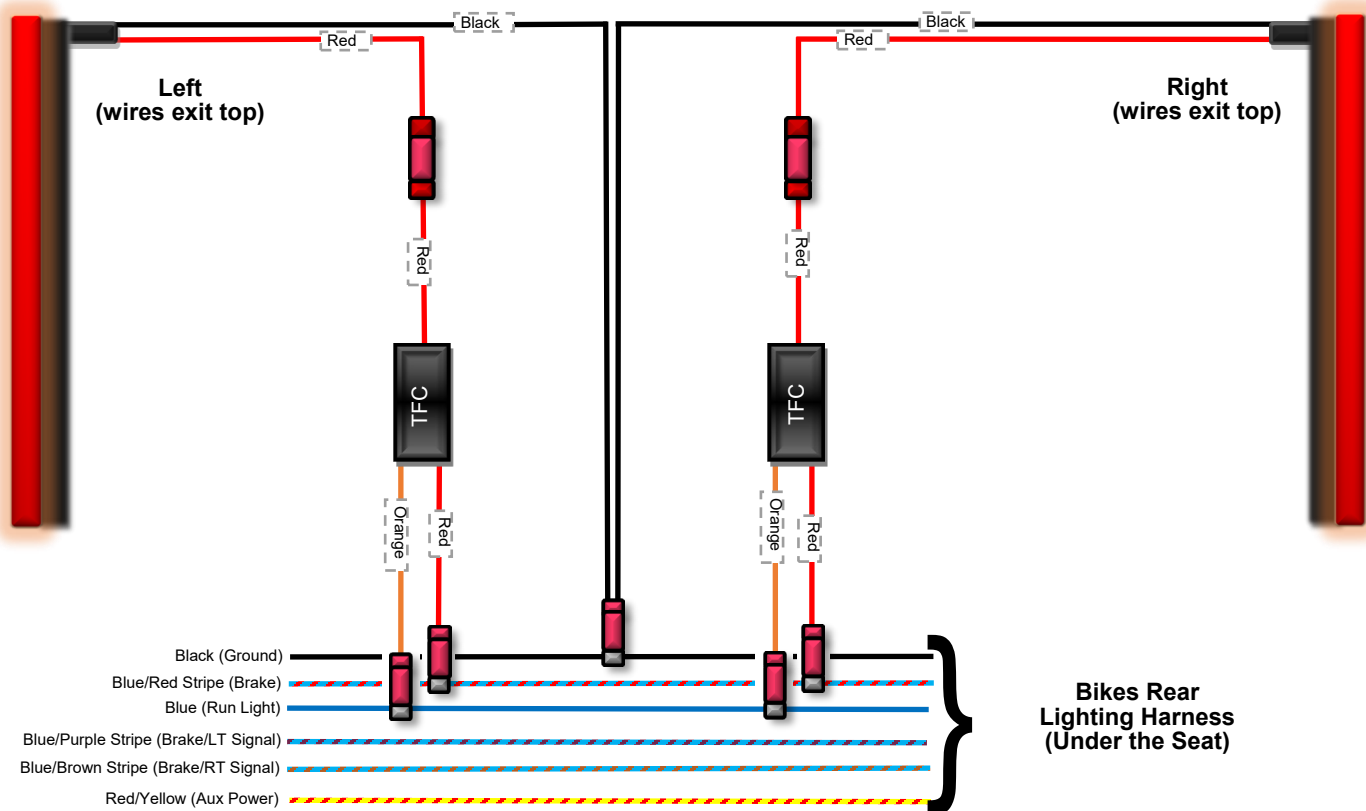

Custom Dynamics® Plasma Rods™ 2014 - Current Street Glide/Road Glide Wiring Diagrams

Single Color Functioning as Brake Only = No additional modules needed

Single Color Functioning as Run/Brake with 2 Dual Converters (TFC)

Questions? Call us at: 1 (800) 382-1388 M-TH 8:30AM-5:30PM / FR 9:30AM-5:30PM EST

Wiring Diagrams - Page 2.

Single Color Functioning as Brake/Turn = No additional modules needed

Single Color Functioning as Run/Brake/Turn with 2 Dual Converters (TFC)